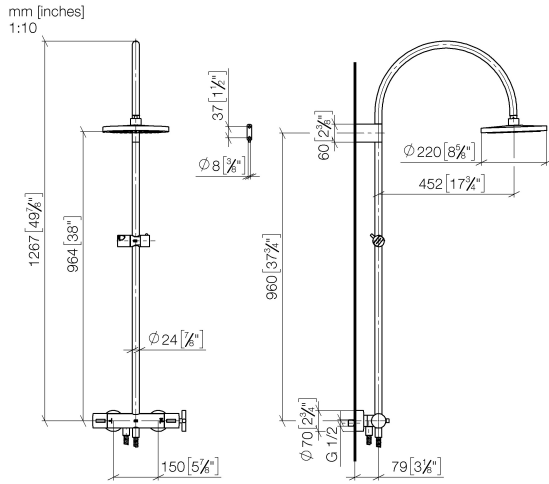

TARA Shower pipe with shower thermostat 220 mm - Chrome

TARA

ST 050 302 4892

TARA Shower pipe with shower thermostat 220 mm - Chrome

TARA

ST 050 302 4892

ST 050 302 4892

mm [inches]

Flow rate chart

Certificates

DVGW_DW-6517DN0129. WRAS_2009011. LGA_29981.

ST 050 302 4892

Spare parts list

No.	Item Number	Name	Quantity used	Delivery time
1	09 23 01 039 90	sieve	1	2

ST 050 302 4892

- shower with fixed riser projection 452mm
- Rain shower: PURE RAIN, max. flow rate 7 l/min (at 3 bar)
- Function from: 6 l/min
- rain shower Ø 220 mm
- rain shower with anti-scale system
- rotary diverter with volume control and shut-off function
- slide-on rosettes Ø 70 mm
- height of fittings up to rain shower (bottom edge) 964mm
- height of fittings up to top edge of elbow 1267mm
- gauge 150 mm - 13 mm
- metal shower hose 1750mm with integrated anti-twist protection
- 1/2" connection
- slide bar
- Pipe diameter 23.5 mm

Required miscellaneous

	Hand shower - Chrome	28 018 979-00
--	-----------------------------	---------------

TARA Shower pipe with shower thermostat 220 mm - Chrome

TARA

ST 050 302 4892

ST 050 302 4892

Flow rate chart

Certificates

Belgaqua_22_283_2 WRAS_2204013. LGA_38737.
7_8.

ST 050 302 4892

Spare parts list

No.	Item Number	Name	Quantity used	Delivery time
1	90 12 05 092 20-00	shower	1	10
2	04 28 22 346 00-00	pipe	1	10
3	09 14 10 008 90	seal	1	2
4	90 17 11 150 00-00	holder	1	10
5	28 322 970-00	Metal shower hose 1/2" x 3/8" x 1750 mm - Chrome	1	2
6	12 570 970-00	Slide unit - Chrome	1	10
7	90 28 22 349 00-00	pipe	1	10
8	04 17 01 250 00-00	connection	1	10
9	90 17 33 015 00-00	handle	1	10
10	90 14 20 026 00 90	seal	1	2
11	90 17 33 021 00-00	handle	1	10