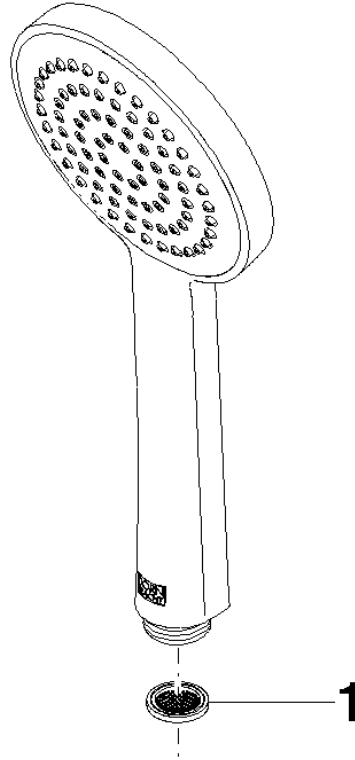

ST 050 302 4892

- shower with fixed riser projection 452mm
- Rain shower: PURE RAIN, max. flow rate 7 l/min (at 3 bar)
- Function from: 6 l/min
- rain shower Ø 220 mm
- rain shower with anti-scale system
- Hand shower: COMPACT RAIN, max. flow rate 15 l/min (at 3 bar)
- rotary diverter with volume control and shut-off function
- slide-on rosettes Ø 70 mm
- height of fittings up to rain shower (bottom edge) 964mm
- height of fittings up to top edge of elbow 1267mm
- gauge 150 mm - 13 mm
- metal shower hose 1750mm with integrated anti-twist protection
- 1/2" connection
- slide bar
- Pipe diameter 23.5 mm

Individual components of this set

You need the following components for this set

1x 28 015 979-00

1x 34 458 892-00

TARA Shower pipe with shower thermostat 220 mm - Chrome

TARA

ST 050 302 4892

ST 050 302 4892

TARA Shower pipe with shower thermostat 220 mm - Chrome

TARA

ST 050 302 4892

TARA Shower pipe with shower thermostat 220 mm - Chrome

TARA

ST 050 302 4892

ST 050 302 4892

mm [inches]

Flow rate chart

Certificates

DVGW_DW-6517DN0129. WRAS_2009011. LGA_29981.

ST 050 302 4892

Spare parts list

No.	Item Number	Name	Quantity used	Delivery time
1	09 23 01 039 90	sieve	1	2

ST 050 302 4892

- shower with fixed riser projection 452mm
- Rain shower: PURE RAIN, max. flow rate 7 l/min (at 3 bar)
- Function from: 6 l/min
- rain shower Ø 220 mm
- rain shower with anti-scale system
- rotary diverter with volume control and shut-off function
- slide-on rosettes Ø 70 mm
- height of fittings up to rain shower (bottom edge) 964mm
- height of fittings up to top edge of elbow 1267mm
- gauge 150 mm - 13 mm
- metal shower hose 1750mm with integrated anti-twist protection
- 1/2" connection
- slide bar
- Pipe diameter 23.5 mm