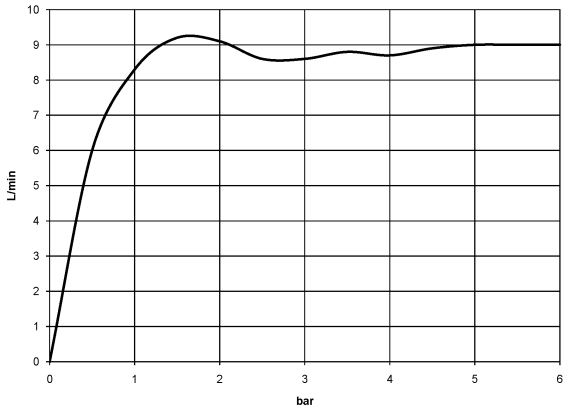

Required miscellaneous

	Hand shower - Chrome	28 018 979-00
--	-----------------------------	---------------

TARA Shower pipe with shower thermostat 220 mm - Chrome

TARA

ST 050 302 4892

ST 050 302 4892

Flow rate chart