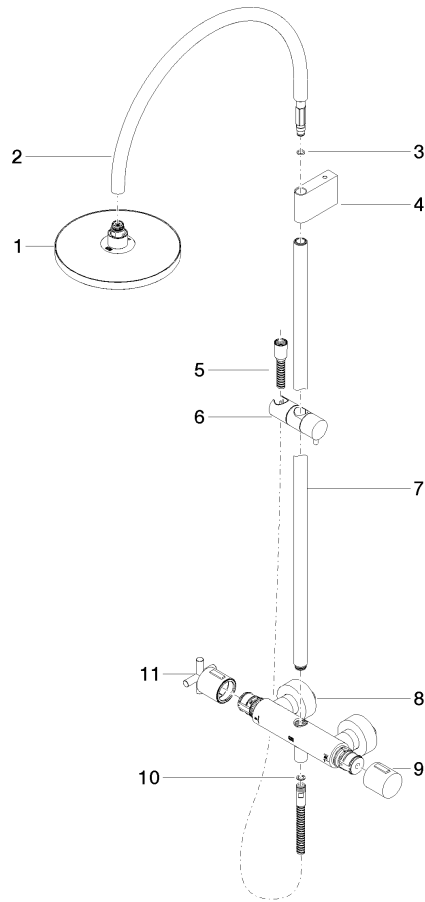

Flow rate chart

Certificates

DVGW_DW-6517DN0129. WRAS_2009011. LGA_29981.

ST 050 302 4892

Spare parts list

No.	Item Number	Name	Quantity used	Delivery time
1	09 23 01 039 90	sieve	1	2

ST 050 302 4892

- shower with fixed riser projection 452mm
- Rain shower: PURE RAIN, max. flow rate 7 l/min (at 3 bar)
- Function from: 6 l/min
- rain shower Ø 220 mm
- rain shower with anti-scale system
- rotary diverter with volume control and shut-off function
- slide-on rosettes Ø 70 mm
- height of fittings up to rain shower (bottom edge) 964mm
- height of fittings up to top edge of elbow 1267mm
- gauge 150 mm - 13 mm
- metal shower hose 1750mm with integrated anti-twist protection
- 1/2" connection
- slide bar
- Pipe diameter 23.5 mm

Required miscellaneous

	Hand shower - Chrome	28 018 979-00
--	-----------------------------	---------------

TARA Shower pipe with shower thermostat 220 mm - Chrome

TARA

ST 050 302 4892

ST 050 302 4892

Flow rate chart

Certificates

Belgaqua_22_283_2 WRAS_2204013. LGA_38737.
7_8.

ST 050 302 4892

Spare parts list

No.	Item Number	Name	Quantity used	Delivery time
1	90 12 05 092 20-00	shower	1	10
2	04 28 22 346 00-00	pipe	1	10
3	09 14 10 008 90	seal	1	2
4	90 17 11 150 00-00	holder	1	10
5	28 322 970-00	Metal shower hose 1/2" x 3/8" x 1750 mm - Chrome	1	2
6	12 570 970-00	Slide unit - Chrome	1	10
7	90 28 22 349 00-00	pipe	1	10
8	04 17 01 250 00-00	connection	1	10
9	90 17 33 015 00-00	handle	1	10
10	90 14 20 026 00 90	seal	1	2
11	90 17 33 021 00-00	handle	1	10